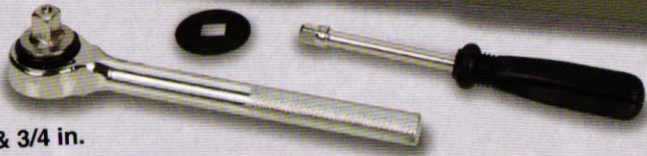

Pequanock Township Public Library
477 Newark Pompton Tpke.
Pompton Plains, NJ 07444

SAE & METRIC

40
PIECE

SOCKET SET

JUEGO DE DADOS

- Contents:
  - (1) - 3/8 in. Dr. Ratchet
  - (1) - 1/4 in. Dr. Spinner handle
  - (1) - 3 in. x 3/8 in. Dr. Extension
  - (1) - Spin disk
  - (1) - 3/8 in. Dr. 5/8 in. Spark plug socket
  - (1) - 3/8 in. Female to 1/4 in. male reducing adapter
  - (1) - Blow molded storage case
  - (23) - 1/4 in. Dr. 6 pt. sockets:
    - SAE sizes - 5/32, 3/16, 7/32, 1/4, 9/32, 5/16, 11/32, 3/8, 13/32, 7/16 & 15/32 in.
    - Metric sizes - 4, 4.5, 5, 5.5, 6, 7, 8, 9, 10, 11, 12 & 13 mm
  - (7) - 3/8 in. Dr. 6 pt. sockets:
    - SAE sizes - 1/2, 9/16, 5/8 & 3/4 in.
    - Metric sizes - 14, 16, 17 mm
  - (3) - 1/4 in. Dr. 8 pt. sockets:
    - SAE sizes - 1/4, 5/16 & 3/8 in.

STORAGE CASE
● Keeps it all organized

Due to continuing improvements, actual product may differ slightly from photo shown. Some tools represented twice.

⚠ WARNING: Cancer and Reproductive Harm - www.P65Warnings.ca.gov
⚠ ADVERTENCIA: Cáncer y Daño Reproductivo - www.P65Warnings.ca.gov